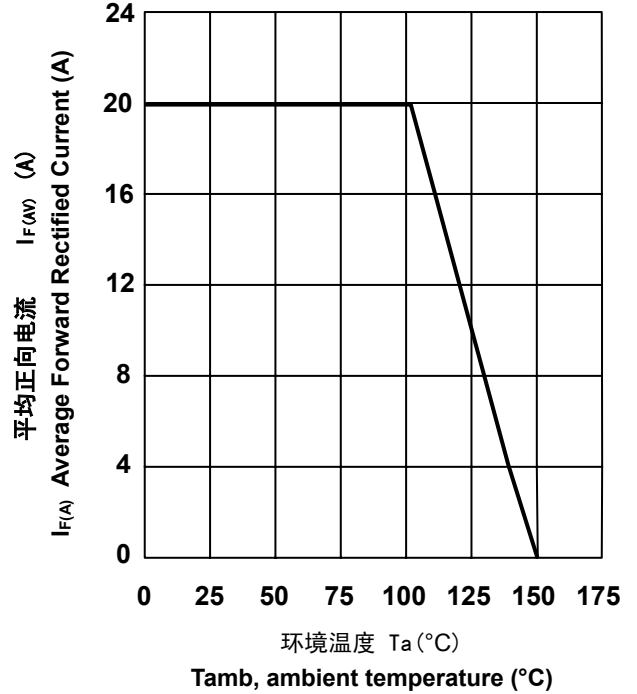

特性曲线 Characteristic Curves

正向特性曲线 (典型值)
TYPICAL FORWARD CHARACTERISTIC

正向电流降额曲线
FORWARD CURRENT DERATING CURVE

浪涌特性曲线 (最大值)
MAXIMUM NON REPETITIVE
PEAK FORWARD SURGE CURRENT