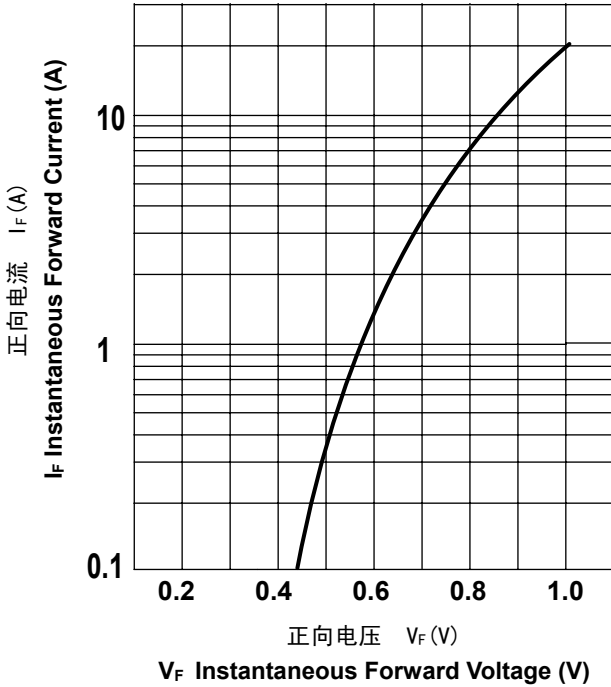

特性曲线 Characteristic Curves

正向特性曲线 (典型值)
TYPICAL FORWARD CHARACTERISTIC

正向电流降额曲线
FORWARD CURRENT DERATING CURVE

浪涌特性曲线 (最大值)
MAXIMUM NON REPETITIVE
PEAK FORWARD SURGE CURRENT