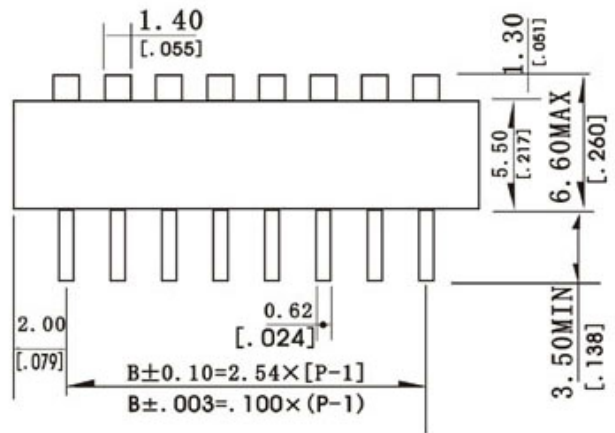

# DS SERIES

PROD. NO.	NO. OF POS	MIN. A
WT11-DS-02	2	6.54 [.258]
WT11-DS-03	3	9.08 [.358]
WT11-DS-04	4	11.62 [.458]
WT11-DS-05	5	14.16 [.558]
WT11-DS-06	6	16.70 [.658]
WT11-DS-07	7	19.24 [.758]
WT11-DS-08	8	21.78 [.858]
WT11-DS-09	9	24.32 [.958]
WT11-DS-10	10	26.86 [1.058]
WT11-DS-12	12	31.94 [1.258]

P. C. B. LAYOUT