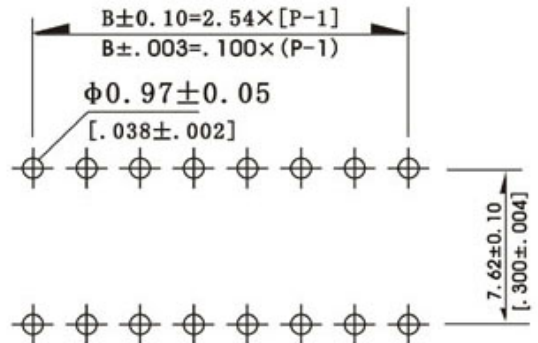

# DS SERIES

PROD. NO.	NO. OF POS	MIN. A
WT11-DS-02	2	6.54 [.258]
WT11-DS-03	3	9.08 [.358]
WT11-DS-04	4	11.62 [.458]
WT11-DS-05	5	14.16 [.558]
WT11-DS-06	6	16.70 [.658]
WT11-DS-07	7	19.24 [.758]
WT11-DS-08	8	21.78 [.858]
WT11-DS-09	9	24.32 [.958]
WT11-DS-10	10	26.86 [1.058]
WT11-DS-12	12	31.94 [1.258]