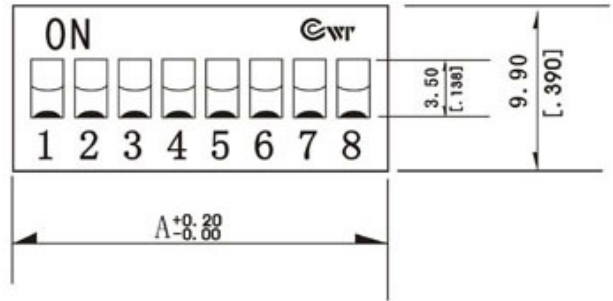

# DS SERIES

PROD. NO.	NO. OF POS	MIN. A
WT11-DS-02	2	6.54 [.258]
WT11-DS-03	3	9.08 [.358]
WT11-DS-04	4	11.62 [.458]
WT11-DS-05	5	14.16 [.558]
WT11-DS-06	6	16.70 [.658]
WT11-DS-07	7	19.24 [.758]
WT11-DS-08	8	21.78 [.858]
WT11-DS-09	9	24.32 [.958]
WT11-DS-10	10	26.86 [1.058]
WT11-DS-12	12	31.94 [1.258]