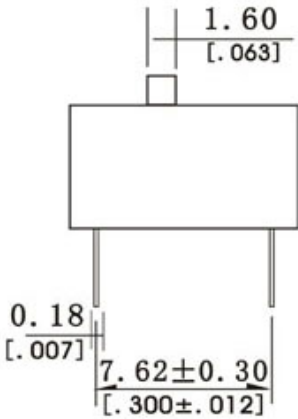

# DS SERIES

PROD. NO.	NO. OF POS	MIN. A
WT11-DS-02	2	6.54 [.258]
WT11-DS-03	3	9.08 [.358]
WT11-DS-04	4	11.62 [.458]
WT11-DS-05	5	14.16 [.558]
WT11-DS-06	6	16.70 [.658]
WT11-DS-07	7	19.24 [.758]
WT11-DS-08	8	21.78 [.858]
WT11-DS-09	9	24.32 [.958]
WT11-DS-10	10	26.86 [1.058]
WT11-DS-12	12	31.94 [1.258]

P. C. B. LAYOUT