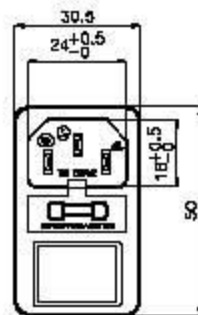

ROCKER SWITCH+INSLET SOCKET

RF-2004+RF-1003

(RF-2004)

Rating 10A 250V AC

Approvals: UL/CSA/VDE/CCC

(RF-1003)

Rating 10A 250V AC 1/3HP TV-5

Approvals: UL/CSA