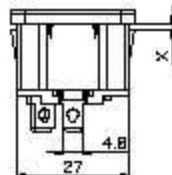

ROCKER SWITCH+INSLET SOCKET

RF-2004+RF-1003

(RF-2004)

Rating 10A 250V AC

Approvals: UL/CSA/VDE/CCC

(RF-1003)

Rating 10A 250V AC 1/3HP TV-5

Approvals: UL/CSA