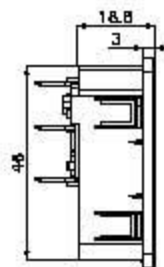

ROCKER SWITCH+INSLET SOCKET

RF-2004+RF-1003

(RF-2004)

Rating 10A 250V AC

Approvals: UL/CSA/VDE/CCC

(RF-1003)

Rating 10A 250V AC 1/3HP TV-5

Approvals: UL/CSA