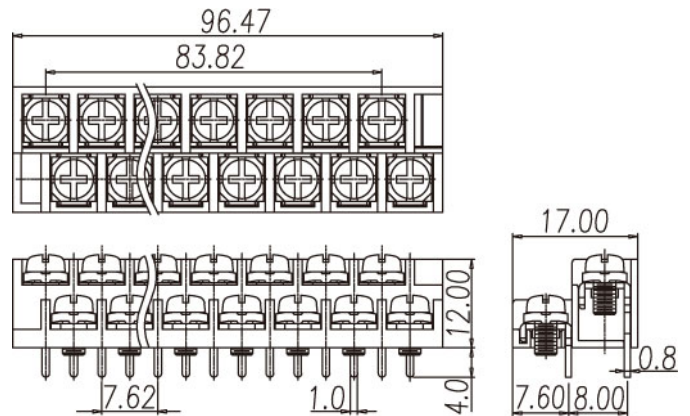

Barrier Style Terminal Blocks / 0032

0032-1024

Pitch: 7.62mm

ORDER GUIDE

Approval

Materials

Rated voltage	300V
Rated current	8A
Plastic Housing	PBT, UL94V-0, Black
Terminal	Brass, 0.8t, Tin plated
Screw	Steel, M3, Zinc plated

Specifications

Working Temperature	-40°C ~ +130°C
Insulation withstand Voltage	AC1500V at 1 minute
Insulation Resistance	2000MΩ or more at DC500V
Wire range	24 ~ 16 AWG
Rated Torque Value	8Kg - cm

TEL: +886-2-2908-0614