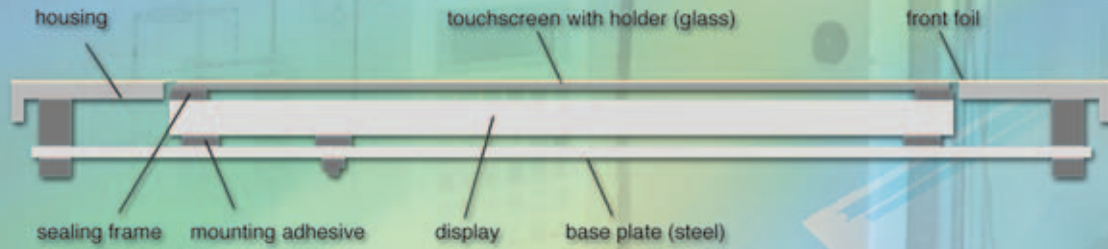

TOUCH SCREEN – INTEGRAL SOLUTIONS

The new touch screen solutions from SCHURTER with an input panel of variable design, different thicknesses of carrier glass, and a range of mounting versions can be matched perfectly to your requirements. A special coating procedure with ANR foils prevents the generation of Newton's rings. If required by the customer, a complete touch screen solution is possible with EMC

shielding. Your SCHURTER touch screen is available in an analog-resistive design with 4-wire, 5-wire or 8-wire technology and in standard sizes from 3" to 17" as well as in special sizes; in matrix form, it is always manufactured individually. Tailored touch screen solutions are available with controllers or chipsets for perfect integration.

SENSOR LINE

INPUT SYSTEMS

TOUCHSCREEN - INTEGRAL SOLUTIONS

- With completely closed front foil
- In combination with switching packages
- For mounting in housing from rear
- Newton's rings are prevented
- Touch screen carrier matched to front stress
- With RS232/USB controller and all drivers

MOUNTING VERSIONS

With closed surface

The layout for the front foil is designed according to customer requirements. The plane surface prevents contaminated edges, and is sealed according to degree of protection IP65. It is therefore perfectly easy to clean the input panel.