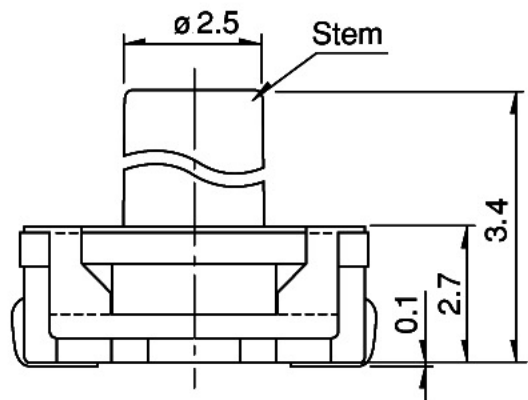

1 2 3 4 5 6

A

D

D

KEMEI ELECTRONICS CO., LTD

TITLE: TACT SWITCH		MODEL NO.:	
DRAWING No	TS-6634J	TOLERANCE	± 0.2
DRAWN BY	周细鹏	DATE	2008/11/22
CHECKED BY	付任保	DATE	2008/11/24
APPROVED BY		DATE	

1 2 3 4 5 6