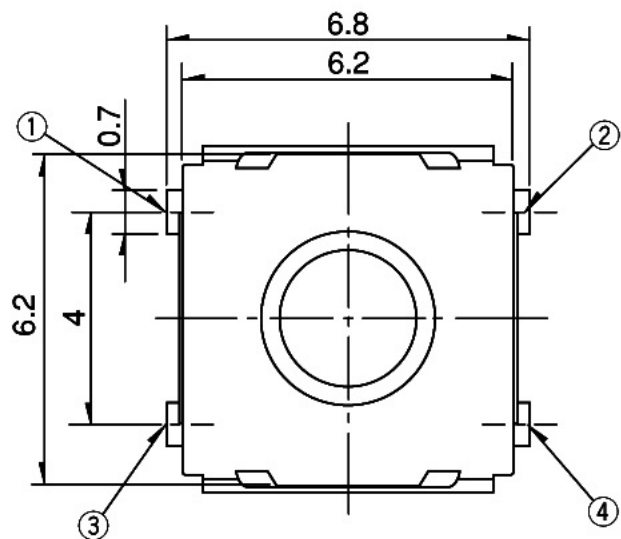

1 2 3 4 5 6

A

D

D

KEMEI ELECTRONICS CO., LTD

TITLE: TACT SWITCH		MODEL NO.:	
DRAWING No	TS-6634J	TOLERANCE	± 0.2
DRAWN BY	周细鹏	DATE	2008/11/22
CHECKED BY	付任保	DATE	2008/11/24
APPROVED BY		DATE	

1 2 3 4 5 6