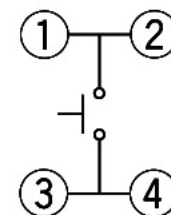

1 2 3 4 5 6

A

D

D

KEMEI ELECTRONICS CO., LTD

TITLE: TACT SWITCH		MODEL NO.:	
DRAWING No	TS-6634J	TOLERANCE	± 0.2
DRAWN BY	周细鹏	DATE	2008/11/22
CHECKED BY	付任保	DATE	2008/11/24
APPROVED BY		DATE	

1 2 3 4 5 6