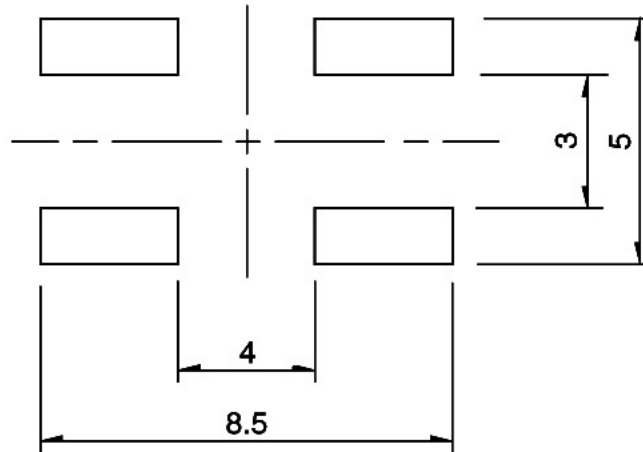

1 2 3 4 5 6

A

D

D

KEMEI ELECTRONICS CO., LTD

TITLE: TACT SWITCH		MODEL NO.:	
DRAWING No	TS-6634J	TOLERANCE	± 0.2
DRAWN BY	周细鹏	DATE	2008/11/22
CHECKED BY	付任保	DATE	2008/11/24
APPROVED BY		DATE	

1 2 3 4 5 6