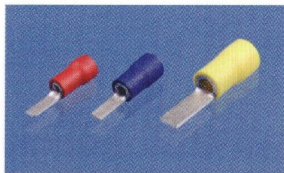

苏州富士端子

PVC 半绝缘圆形端子
PVC INSULATED
RING TERMINALS
(VR-TYPE)

PVC 全绝缘加铜套子
弹形母插
PVC FULLY INSULATED
RECEPTACLE
DISCONNECTORS
WITH COPPER SLEEVE
(VF+AC-TYPE)

裸形中接管
NON-INSULATED
SLEEVES
(B-TYPE)

PVC 半绝缘加铜套叉
形端子
PVC INSULATED
SPADE TERMINALS
WITH COPPER
SLEEVE
(VS-TYPE)

PVC 全绝缘加铜套母
弹形母插
PVC FULLY INSULATED
FEMALE
DISCONNECTORS
WITH COPPER SLEEVE
(VF+AC-TYPE)

DIN 德规端子
DIN TERMINALS
(DR-TYPE)

PVC 半绝缘针形端子
PVC INSULATED
PIN TERMINALS
(VP-TYPE)

尼龙半绝缘圆形端子
NYLON INSULATED
RING TERMINALS
(AER-TYPE)

铜管端子
COPPER TUBE
TERMINALS
(CTL-TYPE)

PVC 半绝缘板形端子
PVC INSULATED
BLADE TERMINALS
(VBL-TYPE)

尼龙绝缘中接管
NYLON INSULATED
BUTT CONNECTORS
(AEB-TR-TYPE)

铜管端子
COPPER TUBE
TERMINALS
(SC-TYPE)

PVC 绝缘中接管
PVC INSULATED
BUTT CONNECTORS
(VB-TYPE)