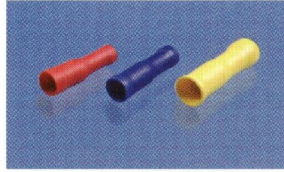

苏州富士端子

PVC 半绝缘圆形端子
PVC INSULATED
RING TERMINALS
(VR-TYPE)

PVC 全绝缘加铜套子
弹形母插
PVC FULLY INSULATED
RECEPTACLE
DISCONNECTORS
WITH COPPER SLEEVE
(VF+AC-TYPE)

裸形中接管
NON-INSULATED
SLEEVES
(B-TYPE)

PVC 半绝缘加铜套叉
形端子
PVC INSULATED
SPADE TERMINALS
WITH COPPER
SLEEVE
(VS-TYPE)

PVC 全绝缘加铜套母
弹形母插
PVC FULLY INSULATED
FEMALE
DISCONNECTORS
WITH COPPER SLEEVE
(VF+AC-TYPE)

DIN 德规端子
DIN TERMINALS
(DR-TYPE)

PVC 半绝缘针形端子
PVC INSULATED
PIN TERMINALS
(VP-TYPE)

尼龙半绝缘圆形端子
NYLON INSULATED
RING TERMINALS
(AER-TYPE)

铜管端子
COPPER TUBE
TERMINALS
(CTL-TYPE)

PVC 半绝缘板形端子
PVC INSULATED
BLADE TERMINALS
(VBL-TYPE)

尼龙绝缘中接管
NYLON INSULATED
BUTT CONNECTORS
(AEB-TR-TYPE)

铜管端子
COPPER TUBE
TERMINALS
(SC-TYPE)

PVC 绝缘中接管
PVC INSULATED
BUTT CONNECTORS
(VB-TYPE)