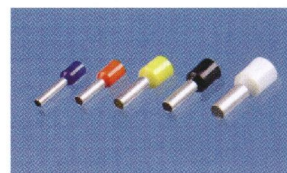

PVC 全绝缘加铜套母
弹形母插
PVC FULLY INSULATED
FEMALE
DISCONNECTORS
WITH COPPER SLEEVE
(VF+AC-TYPE)

DIN 德规端子
DIN TERMINALS
(DR-TYPE)

PVC 半绝缘针形端子
PVC INSULATED
PIN TERMINALS
(VP-TYPE)

尼龙半绝缘圆形端子
NYLON INSULATED
RING TERMINALS
(AER-TYPE)

铜管端子
COPPER TUBE
TERMINALS
(CTL-TYPE)

PVC 半绝缘板形端子
PVC INSULATED
BLADE TERMINALS
(VBL-TYPE)

尼龙绝缘中接管
NYLON INSULATED
BUTT CONNECTORS
(AEB-TR-TYPE)

铜管端子
COPPER TUBE
TERMINALS
(SC-TYPE)

PVC 绝缘中接管
PVC INSULATED
BUTT CONNECTORS
(VB-TYPE)

热收缩软套中接管
HEAT SHRINKABLE
BUTT CONNECTORS
(ASK-TYPE)

欧式端子
CORD-END
SLEEVES
(CE-TYPE)

PVC 半绝缘公插
PVC INSULATED
MALE
DISCONNECTORS
(VM-TYPE)

尼龙半绝缘母插
NYLON INSULATED
FEMALE
DISCONNECTORS
(AEF-TYPE)

弹簧螺式接线头
SCREW-ON
CONNECTORS
(P-TYPE)

PVC 半绝缘加铜套母
插
PVC INSULATED
FEMALE
DISCONNECTORS
WITH COPPER SLEEVE
(VF+C-TYPE)

尼龙全绝缘加铜套母插
NYLON FULLY
INSULATED FEMALE
DISCONNECTORS
WITH COPPER SLEEVE
(AEF+AD-TR-TYPE)

快速接线夹
SPLICE
CONNECTORS
(3M-TYPE)