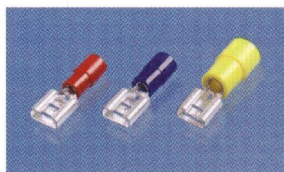

PVC 全绝缘加铜套母
弹形母插
PVC FULLY INSULATED
FEMALE
DISCONNECTORS
WITH COPPER SLEEVE
(VF+AC-TYPE)

DIN 德规端子
DIN TERMINALS
(DR-TYPE)

PVC 半绝缘针形端子
PVC INSULATED
PIN TERMINALS
(VP-TYPE)

尼龙半绝缘圆形端子
NYLON INSULATED
RING TERMINALS
(AER-TYPE)

铜管端子
COPPER TUBE
TERMINALS
(CTL-TYPE)

PVC 半绝缘板形端子
PVC INSULATED
BLADE TERMINALS
(VBL-TYPE)

尼龙绝缘中接管
NYLON INSULATED
BUTT CONNECTORS
(AEB-TR-TYPE)

铜管端子
COPPER TUBE
TERMINALS
(SC-TYPE)

PVC 绝缘中接管
PVC INSULATED
BUTT CONNECTORS
(VB-TYPE)

热收缩软套中接管
HEAT SHRINKABLE
BUTT CONNECTORS
(ASK-TYPE)

欧式端子
CORD-END
SLEEVES
(CE-TYPE)

PVC 半绝缘公插
PVC INSULATED
MALE
DISCONNECTORS
(VM-TYPE)

尼龙半绝缘母插
NYLON INSULATED
FEMALE
DISCONNECTORS
(AEF-TYPE)

弹簧螺式接线头
SCREW-ON
CONNECTORS
(P-TYPE)

PVC 半绝缘加铜套母
插
PVC INSULATED
FEMALE
DISCONNECTORS
WITH COPPER SLEEVE
(VF+C-TYPE)

尼龙全绝缘加铜套母插
NYLON FULLY
INSULATED FEMALE
DISCONNECTORS
WITH COPPER SLEEVE
(AEF+AD-TR-TYPE)

快速接线夹
SPLICE
CONNECTORS
(3M-TYPE)