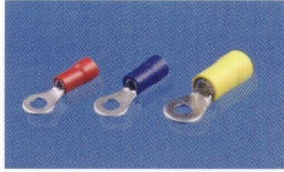

苏州富士端子

PVC 半绝缘圆形端子
PVC INSULATED
RING TERMINALS
(VR-TYPE)

PVC 全绝缘加铜套子
弹形母插
PVC FULLY INSULATED
RECEPTACLE
DISCONNECTORS
WITH COPPER SLEEVE
(VF+AC-TYPE)

裸形中接管
NON-INSULATED
SLEEVES
(B-TYPE)

PVC 半绝缘加铜套叉
形端子
PVC INSULATED
SPADE TERMINALS
WITH COPPER
SLEEVE
(VS-TYPE)

PVC 全绝缘加铜套母
弹形母插
PVC FULLY INSULATED
FEMALE
DISCONNECTORS
WITH COPPER SLEEVE
(VF+AC-TYPE)

DIN 德规端子
DIN TERMINALS
(DR-TYPE)

PVC 半绝缘针形端子
PVC INSULATED
PIN TERMINALS
(VP-TYPE)

尼龙半绝缘圆形端子
NYLON INSULATED
RING TERMINALS
(AER-TYPE)

铜管端子
COPPER TUBE
TERMINALS
(CTL-TYPE)

PVC 半绝缘板形端子
PVC INSULATED
BLADE TERMINALS
(VBL-TYPE)

尼龙绝缘中接管
NYLON INSULATED
BUTT CONNECTORS
(AEB-TR-TYPE)

铜管端子
COPPER TUBE
TERMINALS
(SC-TYPE)

PVC 绝缘中接管
PVC INSULATED
BUTT CONNECTORS
(VB-TYPE)

PVC 半绝缘加铜套母
插
PVC INSULATED
FEMALE
DISCONNECTORS
WITH COPPER SLEEVE
(VF+C-TYPE)

尼龙全绝缘加铜套母插
NYLON FULLY
INSULATED FEMALE
DISCONNECTORS
WITH COPPER SLEEVE
(AEF+AD-TR-TYPE)

快速接线夹
SPLICE
CONNECTORS
(3M-TYPE)