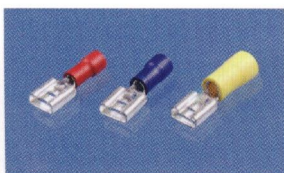

铜管端子
COPPER TUBE
TERMINALS
(CTL-TYPE)

PVC 半绝缘板形端子
PVC INSULATED
BLADE TERMINALS
(VBL-TYPE)

尼龙绝缘中接管
NYLON INSULATED
BUTT CONNECTORS
(AEB-TR-TYPE)

铜管端子
COPPER TUBE
TERMINALS
(SC-TYPE)

PVC 绝缘中接管
PVC INSULATED
BUTT CONNECTORS
(VB-TYPE)

热收缩软套中接管
HEAT SHRINKABLE
BUTT CONNECTORS
(ASK-TYPE)

欧式端子
CORD-END
SLEEVES
(CE-TYPE)

PVC 半绝缘公插
PVC INSULATED
MALE
DISCONNECTORS
(VM-TYPE)

尼龙半绝缘母插
NYLON INSULATED
FEMALE
DISCONNECTORS
(AEF-TYPE)

弹簧螺式接线头
SCREW-ON
CONNECTORS
(P-TYPE)

PVC 半绝缘加铜套母
插
PVC INSULATED
FEMALE
DISCONNECTORS
WITH COPPER SLEEVE
(VF+C-TYPE)

尼龙全绝缘加铜套母插
NYLON FULLY
INSULATED FEMALE
DISCONNECTORS
WITH COPPER SLEEVE
(AEF+AD-TR-TYPE)

快速接线夹
SPLICE
CONNECTORS
(3M-TYPE)

PVC 半绝缘钩形公母
插
PVC INSULATED
PIGGY BACK
DISCONNECTORS
(VPB-TYPE)

尼龙全绝缘母插
NYLON FULLY
INSULATED
FEMALE
DISCONNECTORS
(AEF+AL-TR-TYPE)

快速接线夹
SPLICE
CONNECTORS
(PP-TYPE)

PVC 半绝缘子弹形公
插
PVC INSULATED
BULLET
DISCONNECTORS
(VM-TYPE)