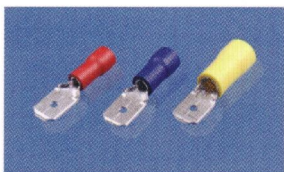

PVC 全绝缘加铜套母
弹形母插
PVC FULLY INSULATED
FEMALE
DISCONNECTORS
WITH COPPER SLEEVE
(VF+AC-TYPE)

DIN 德规端子
DIN TERMINALS
(DR-TYPE)

PVC 半绝缘针形端子
PVC INSULATED
PIN TERMINALS
(VP-TYPE)

尼龙半绝缘圆形端子
NYLON INSULATED
RING TERMINALS
(AER-TYPE)

铜管端子
COPPER TUBE
TERMINALS
(CTL-TYPE)

PVC 半绝缘板形端子
PVC INSULATED
BLADE TERMINALS
(VBL-TYPE)

尼龙绝缘中接管
NYLON INSULATED
BUTT CONNECTORS
(AEB-TR-TYPE)

铜管端子
COPPER TUBE
TERMINALS
(SC-TYPE)

PVC 绝缘中接管
PVC INSULATED
BUTT CONNECTORS
(VB-TYPE)

热收缩软套中接管
HEAT SHRINKABLE
BUTT CONNECTORS
(ASK-TYPE)

欧式端子
CORD-END
SLEEVES
(CE-TYPE)

PVC 半绝缘公插
PVC INSULATED
MALE
DISCONNECTORS
(VM-TYPE)

尼龙半绝缘母插
NYLON INSULATED
FEMALE
DISCONNECTORS
(AEF-TYPE)

弹簧螺式接线头
SCREW-ON
CONNECTORS
(P-TYPE)

PVC 半绝缘加铜套母
插
PVC INSULATED
FEMALE
DISCONNECTORS
WITH COPPER SLEEVE
(VF+C-TYPE)

尼龙全绝缘加铜套母插
NYLON FULLY
INSULATED FEMALE
DISCONNECTORS
WITH COPPER SLEEVE
(AEF+AD-TR-TYPE)

快速接线夹
SPLICE
CONNECTORS
(3M-TYPE)