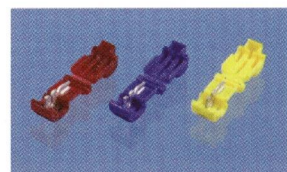

铜管端子
COPPER TUBE
TERMINALS
(CTL-TYPE)

PVC 半绝缘板形端子
PVC INSULATED
BLADE TERMINALS
(VBL-TYPE)

尼龙绝缘中接管
NYLON INSULATED
BUTT CONNECTORS
(AEB-TR-TYPE)

铜管端子
COPPER TUBE
TERMINALS
(SC-TYPE)

PVC 绝缘中接管
PVC INSULATED
BUTT CONNECTORS
(VB-TYPE)

热收缩软套中接管
HEAT SHRINKABLE
BUTT CONNECTORS
(ASK-TYPE)

欧式端子
CORD-END
SLEEVES
(CE-TYPE)

PVC 半绝缘公插
PVC INSULATED
MALE
DISCONNECTORS
(VM-TYPE)

尼龙半绝缘母插
NYLON INSULATED
FEMALE
DISCONNECTORS
(AEF-TYPE)

弹簧螺式接线头
SCREW-ON
CONNECTORS
(P-TYPE)

PVC 半绝缘加铜套母
插
PVC INSULATED
FEMALE
DISCONNECTORS
WITH COPPER SLEEVE
(VF+C-TYPE)

尼龙全绝缘加铜套母插
NYLON FULLY
INSULATED FEMALE
DISCONNECTORS
WITH COPPER SLEEVE
(AEF+AD-TR-TYPE)

快速接线夹
SPLICE
CONNECTORS
(3M-TYPE)

PVC 半绝缘钩形公母
插
PVC INSULATED
PIGGY BACK
DISCONNECTORS
(VPB-TYPE)

尼龙全绝缘母插
NYLON FULLY
INSULATED
FEMALE
DISCONNECTORS
(AEF+AL-TR-TYPE)

快速接线夹
SPLICE
CONNECTORS
(PP-TYPE)

PVC 半绝缘子弹形公
插
PVC INSULATED
BULLET
DISCONNECTORS
(VM-TYPE)