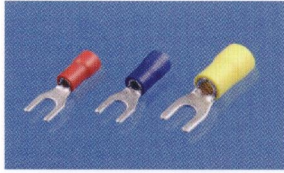

苏州富士端子

PVC 半绝缘圆形端子
PVC INSULATED
RING TERMINALS
(VR-TYPE)

PVC 全绝缘加铜套子
弹形母插
PVC FULLY INSULATED
RECEPTACLE
DISCONNECTORS
WITH COPPER SLEEVE
(VF+AC-TYPE)

裸形中接管
NON-INSULATED
SLEEVES
(B-TYPE)

PVC 半绝缘加铜套叉
形端子
PVC INSULATED
SPADE TERMINALS
WITH COPPER
SLEEVE
(VS-TYPE)

PVC 全绝缘加铜套母
弹形母插
PVC FULLY INSULATED
FEMALE
DISCONNECTORS
WITH COPPER SLEEVE
(VF+AC-TYPE)

DIN 德规端子
DIN TERMINALS
(DR-TYPE)

PVC 半绝缘针形端子
PVC INSULATED
PIN TERMINALS
(VP-TYPE)

尼龙半绝缘圆形端子
NYLON INSULATED
RING TERMINALS
(AER-TYPE)

铜管端子
COPPER TUBE
TERMINALS
(CTL-TYPE)

PVC 半绝缘板形端子
PVC INSULATED
BLADE TERMINALS
(VBL-TYPE)

尼龙绝缘中接管
NYLON INSULATED
BUTT CONNECTORS
(AEB-TR-TYPE)

铜管端子
COPPER TUBE
TERMINALS
(SC-TYPE)

PVC 绝缘中接管
PVC INSULATED
BUTT CONNECTORS
(VB-TYPE)