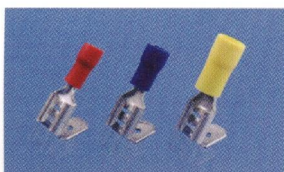

铜管端子
COPPER TUBE
TERMINALS
(CTL-TYPE)

PVC 半绝缘板形端子
PVC INSULATED
BLADE TERMINALS
(VBL-TYPE)

尼龙绝缘中接管
NYLON INSULATED
BUTT CONNECTORS
(AEB-TR-TYPE)

铜管端子
COPPER TUBE
TERMINALS
(SC-TYPE)

PVC 绝缘中接管
PVC INSULATED
BUTT CONNECTORS
(VB-TYPE)

热收缩软套中接管
HEAT SHRINKABLE
BUTT CONNECTORS
(ASK-TYPE)

欧式端子
CORD-END
SLEEVES
(CE-TYPE)

PVC 半绝缘公插
PVC INSULATED
MALE
DISCONNECTORS
(VM-TYPE)

尼龙半绝缘母插
NYLON INSULATED
FEMALE
DISCONNECTORS
(AEF-TYPE)

弹簧螺式接线头
SCREW-ON
CONNECTORS
(P-TYPE)

PVC 半绝缘加铜套母
插
PVC INSULATED
FEMALE
DISCONNECTORS
WITH COPPER SLEEVE
(VF+C-TYPE)

尼龙全绝缘加铜套母插
NYLON FULLY
INSULATED FEMALE
DISCONNECTORS
WITH COPPER SLEEVE
(AEF+AD-TR-TYPE)

快速接线夹
SPLICE
CONNECTORS
(3M-TYPE)