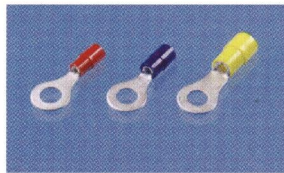

苏州富士端子

PVC 半绝缘圆形端子
PVC INSULATED
RING TERMINALS
(VR-TYPE)

PVC 全绝缘加铜套子
弹形母插
PVC FULLY INSULATED
RECEPTACLE
DISCONNECTORS
WITH COPPER SLEEVE
(VF+AC-TYPE)

裸形中接管
NON-INSULATED
SLEEVES
(B-TYPE)

PVC 半绝缘加铜套叉
形端子
PVC INSULATED
SPADE TERMINALS
WITH COPPER
SLEEVE
(VS-TYPE)

PVC 全绝缘加铜套母
弹形母插
PVC FULLY INSULATED
FEMALE
DISCONNECTORS
WITH COPPER SLEEVE
(VF+AC-TYPE)

DIN 德规端子
DIN TERMINALS
(DR-TYPE)

PVC 半绝缘针形端子
PVC INSULATED
PIN TERMINALS
(VP-TYPE)

尼龙半绝缘圆形端子
NYLON INSULATED
RING TERMINALS
(AER-TYPE)

铜管端子
COPPER TUBE
TERMINALS
(CTL-TYPE)

PVC 半绝缘板形端子
PVC INSULATED
BLADE TERMINALS
(VBL-TYPE)

尼龙绝缘中接管
NYLON INSULATED
BUTT CONNECTORS
(AEB-TR-TYPE)

铜管端子
COPPER TUBE
TERMINALS
(SC-TYPE)

PVC 绝缘中接管
PVC INSULATED
BUTT CONNECTORS
(VB-TYPE)

PVC 半绝缘加铜套母
插
PVC INSULATED
FEMALE
DISCONNECTORS
WITH COPPER SLEEVE
(VF+C-TYPE)

尼龙全绝缘加铜套母插
NYLON FULLY
INSULATED FEMALE
DISCONNECTORS
WITH COPPER SLEEVE
(AEF+AD-TR-TYPE)

快速接线夹
SPLICE
CONNECTORS
(3M-TYPE)