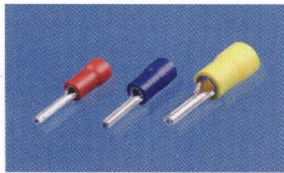

苏州富士端子

PVC 半绝缘圆形端子
PVC INSULATED
RING TERMINALS
(VR-TYPE)

PVC 全绝缘加铜套子
弹形母插
PVC FULLY INSULATED
RECEPTACLE
DISCONNECTORS
WITH COPPER SLEEVE
(VF+AC-TYPE)

裸形中接管
NON-INSULATED
SLEEVES
(B-TYPE)

PVC 半绝缘加铜套叉
形端子
PVC INSULATED
SPADE TERMINALS
WITH COPPER
SLEEVE
(VS-TYPE)

PVC 全绝缘加铜套母
弹形母插
PVC FULLY INSULATED
FEMALE
DISCONNECTORS
WITH COPPER SLEEVE
(VF+AC-TYPE)

DIN 德规端子
DIN TERMINALS
(DR-TYPE)

PVC 半绝缘针形端子
PVC INSULATED
PIN TERMINALS
(VP-TYPE)

尼龙半绝缘圆形端子
NYLON INSULATED
RING TERMINALS
(AER-TYPE)

铜管端子
COPPER TUBE
TERMINALS
(CTL-TYPE)

PVC 半绝缘板形端子
PVC INSULATED
BLADE TERMINALS
(VBL-TYPE)

尼龙绝缘中接管
NYLON INSULATED
BUTT CONNECTORS
(AEB-TR-TYPE)

铜管端子
COPPER TUBE
TERMINALS
(SC-TYPE)

PVC 绝缘中接管
PVC INSULATED
BUTT CONNECTORS
(VB-TYPE)