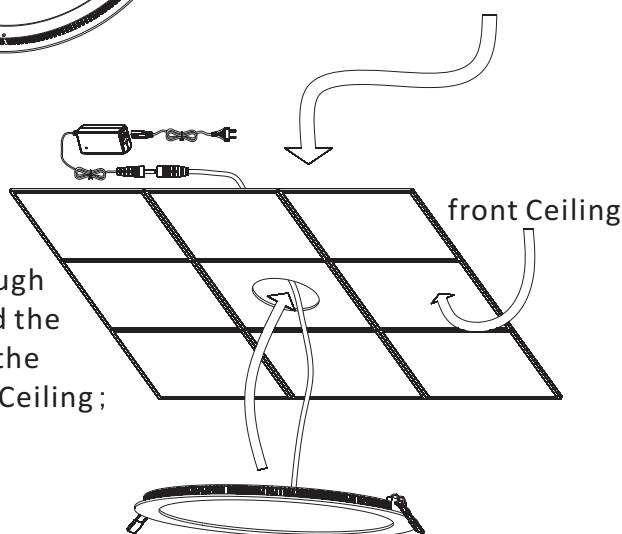

<http://www.forever-in-china.com>

Tel:86 0755 29890666/29890977/76/75

Add:Building 7, Shangcun Xufa Technology Zone, Gongming Town, Baoan District, Shenzhen, Guangdong, China.

Installation Instruction:

Step1: do up the A & B Spring buttons on the panel;

Step2: pass the panel DC wire through the hole of the ceiling, fitted the panel in the hole and do up the A & B Spring buttons on the Ceiling;

Step3: Put the power into the ceiling and turn the switch on;