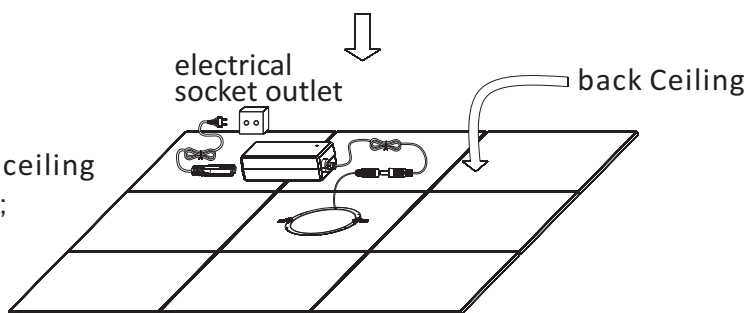

<http://www.forever-in-china.com>

Tel:86 0755 29890666/29890977/76/75

Add:Building 7, Shangcun Xufa Technology Zone, Gongming Town, Baoan District, Shenzhen, Guangdong, China.

Installation Instruction:

Step1: do up the A & B Spring buttons on the panel;

Step2: pass the panel DC wire through the hole of the ceiling, fitted the panel in the hole and do up the A & B Spring buttons on the Ceiling;

Step3: Put the power into the ceiling and turn the switch on;