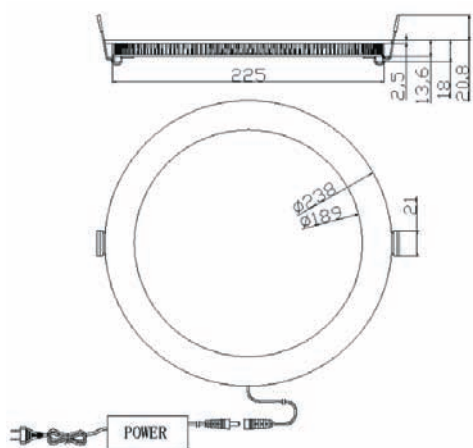

PACKAGE

FOR-EW60CD0001

Package Dimensions (Unit:mm) :