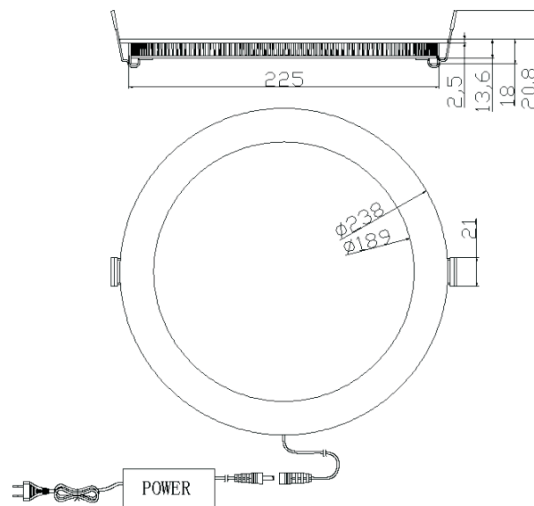

PRODUCT TYPE

FOR-EW60CD0001

(UNIT: MM)

DESCRIPTION

Panel lights 3528SMD * 154PCS AC100-240V White 6000K Round

A Electronics And Optical Characteristics: Ta=25°C

Emitting Color	Forward Voltage Unit:v	Totality Luminous flux Unit:LM	Single LED Intensity Unit:mcd	Dominant Wavelength Unit:nm	Viewing Angle Unit:deg	Color Temperature Unit:K
NW	100-240	462	4000-4500	---	120	4000-5000
WW	100-240	445	4000-4500	---	120	2700-3500
CW	100-240	462	4000-4500	---	120	6000-7000
Test Condition	Test Voltage: 24V		Current: 330mA±10%		Power: 7.92W	
IR max: 10 μA/per chip			VR= 3.3V/per chip			

B Absolute Maximum Ratings AT Ta=25°C

PARAMETER	MAX	UNIT
Continuous Forward Current	20	mA/per chip
Peak Forward Current (1/10 Duty Cycle 0.1ms Pulse Width)	100	mA/per chip
Reverse Voltage	5	V/per chip
Operating Temperature Range	-30°C to +75°C	
Storage Temperature/Humidity Range	-40°C to +100°C (/40%to70%)	