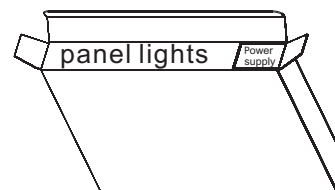

- Packaging: #box(1 pack)
- Net weight: 811g
- Gross weight: ***g
- Box size: L355*W56*H290mm
- Carton size: L300*W370*H310mm
- Packaging Quantity: 5set

1 pcs panel lights/
Pearl cotton bags

Pearl cotton bags
(Outfit panel lights)

1PCS Power supply/
Plastic bags

Plastic bags
(Outfit power supply)

1set/box

Box(L355*W56*H290MM)

5 boxes